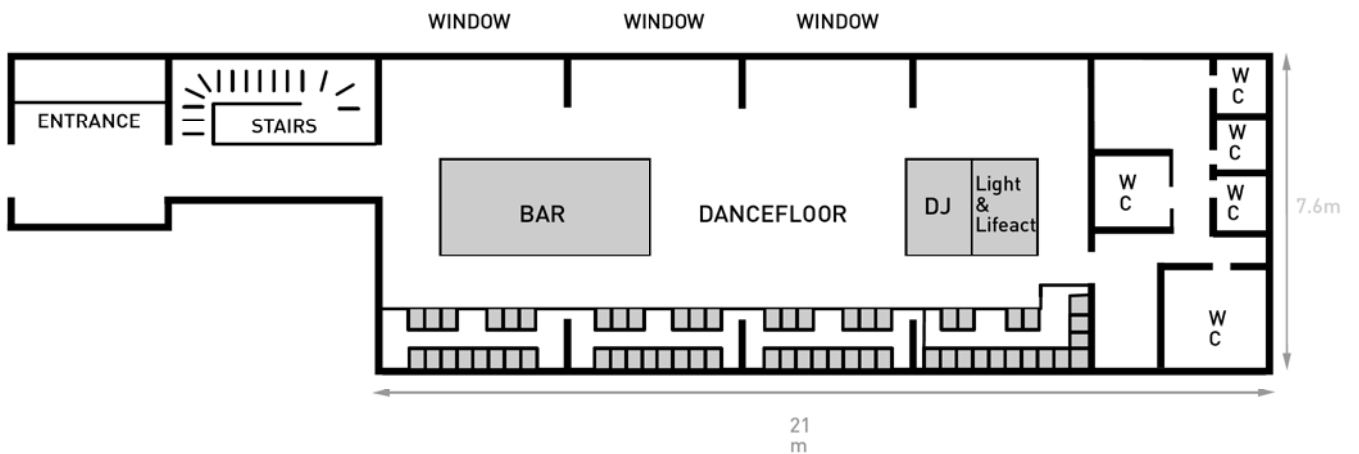

Main/Dancefloor:

- a well stocked bar
- seating for around 60 people
- DJ equipment of the highest calibre with led lighting
- High quality ventilation
- 16- 32 Amp CEE
- Backstage for artist
- Toilets

the lower floor (waterfloor) with its ca 30m glass frontage adjacent to the river Spree offers space for 400 people.

Waterfloor:

- a well stocked bar with highly trained staff
- seating for around 80 people
- DJ equipment, small dancefloor, lighting
- Ventilation
- Toilets
- Windows can be opened
- Exits leading to terrace and court yard

## FLOOR PLAN MAINFLOOR