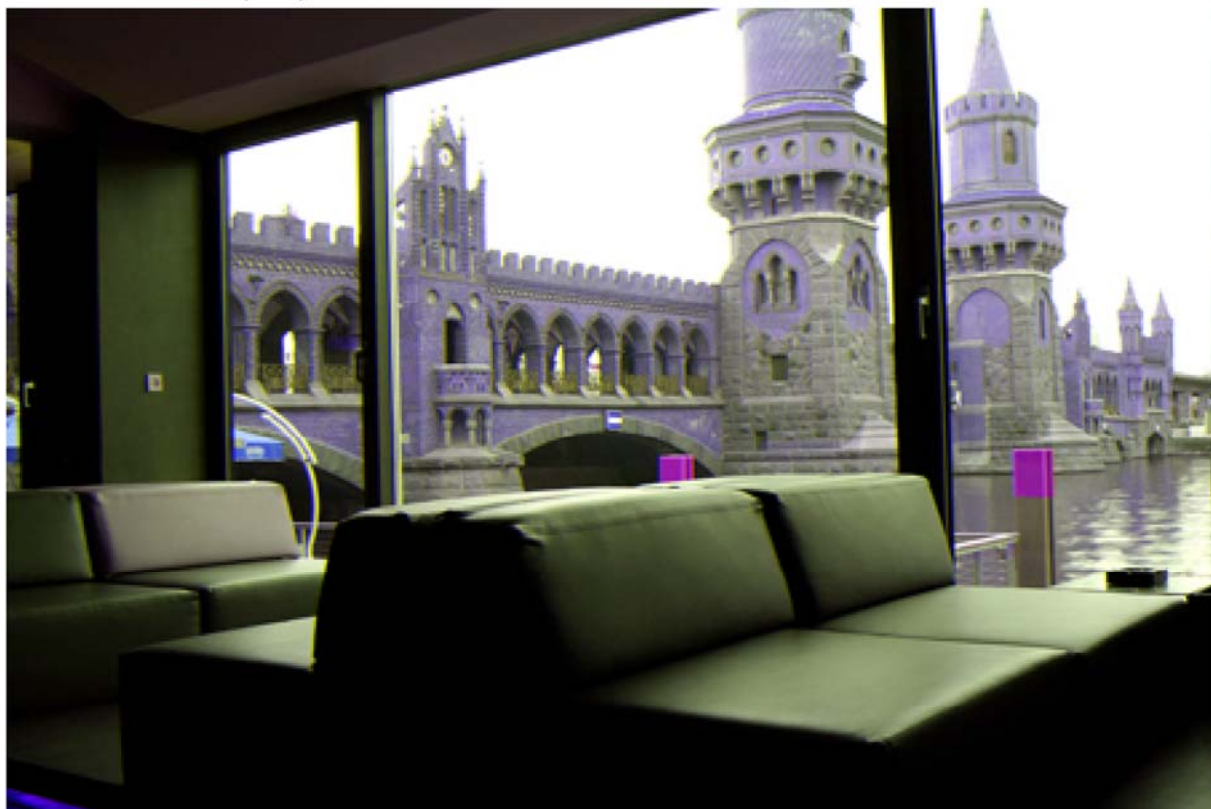

View Waterfloor by day: