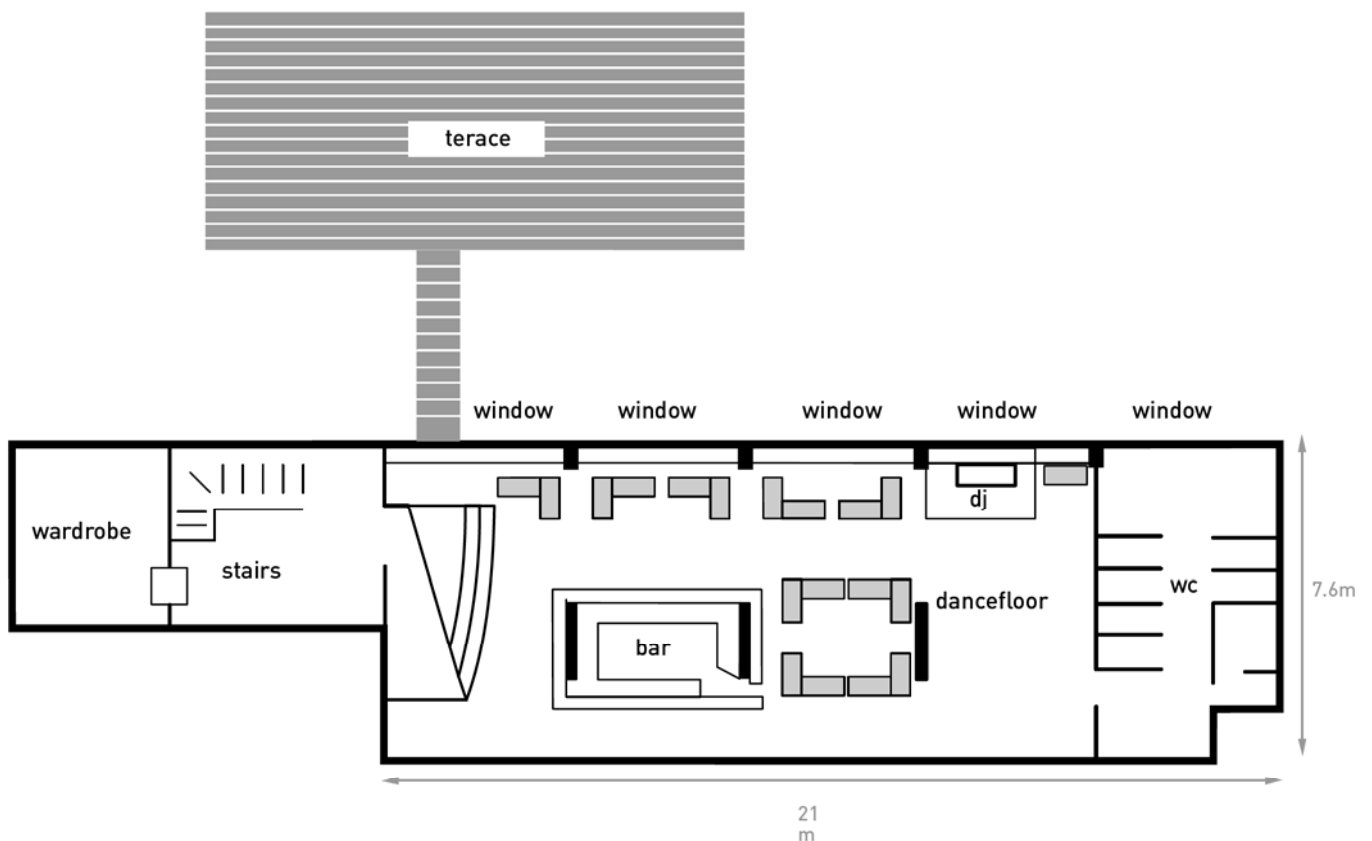

FLOOR PLAN WATERFLOOR